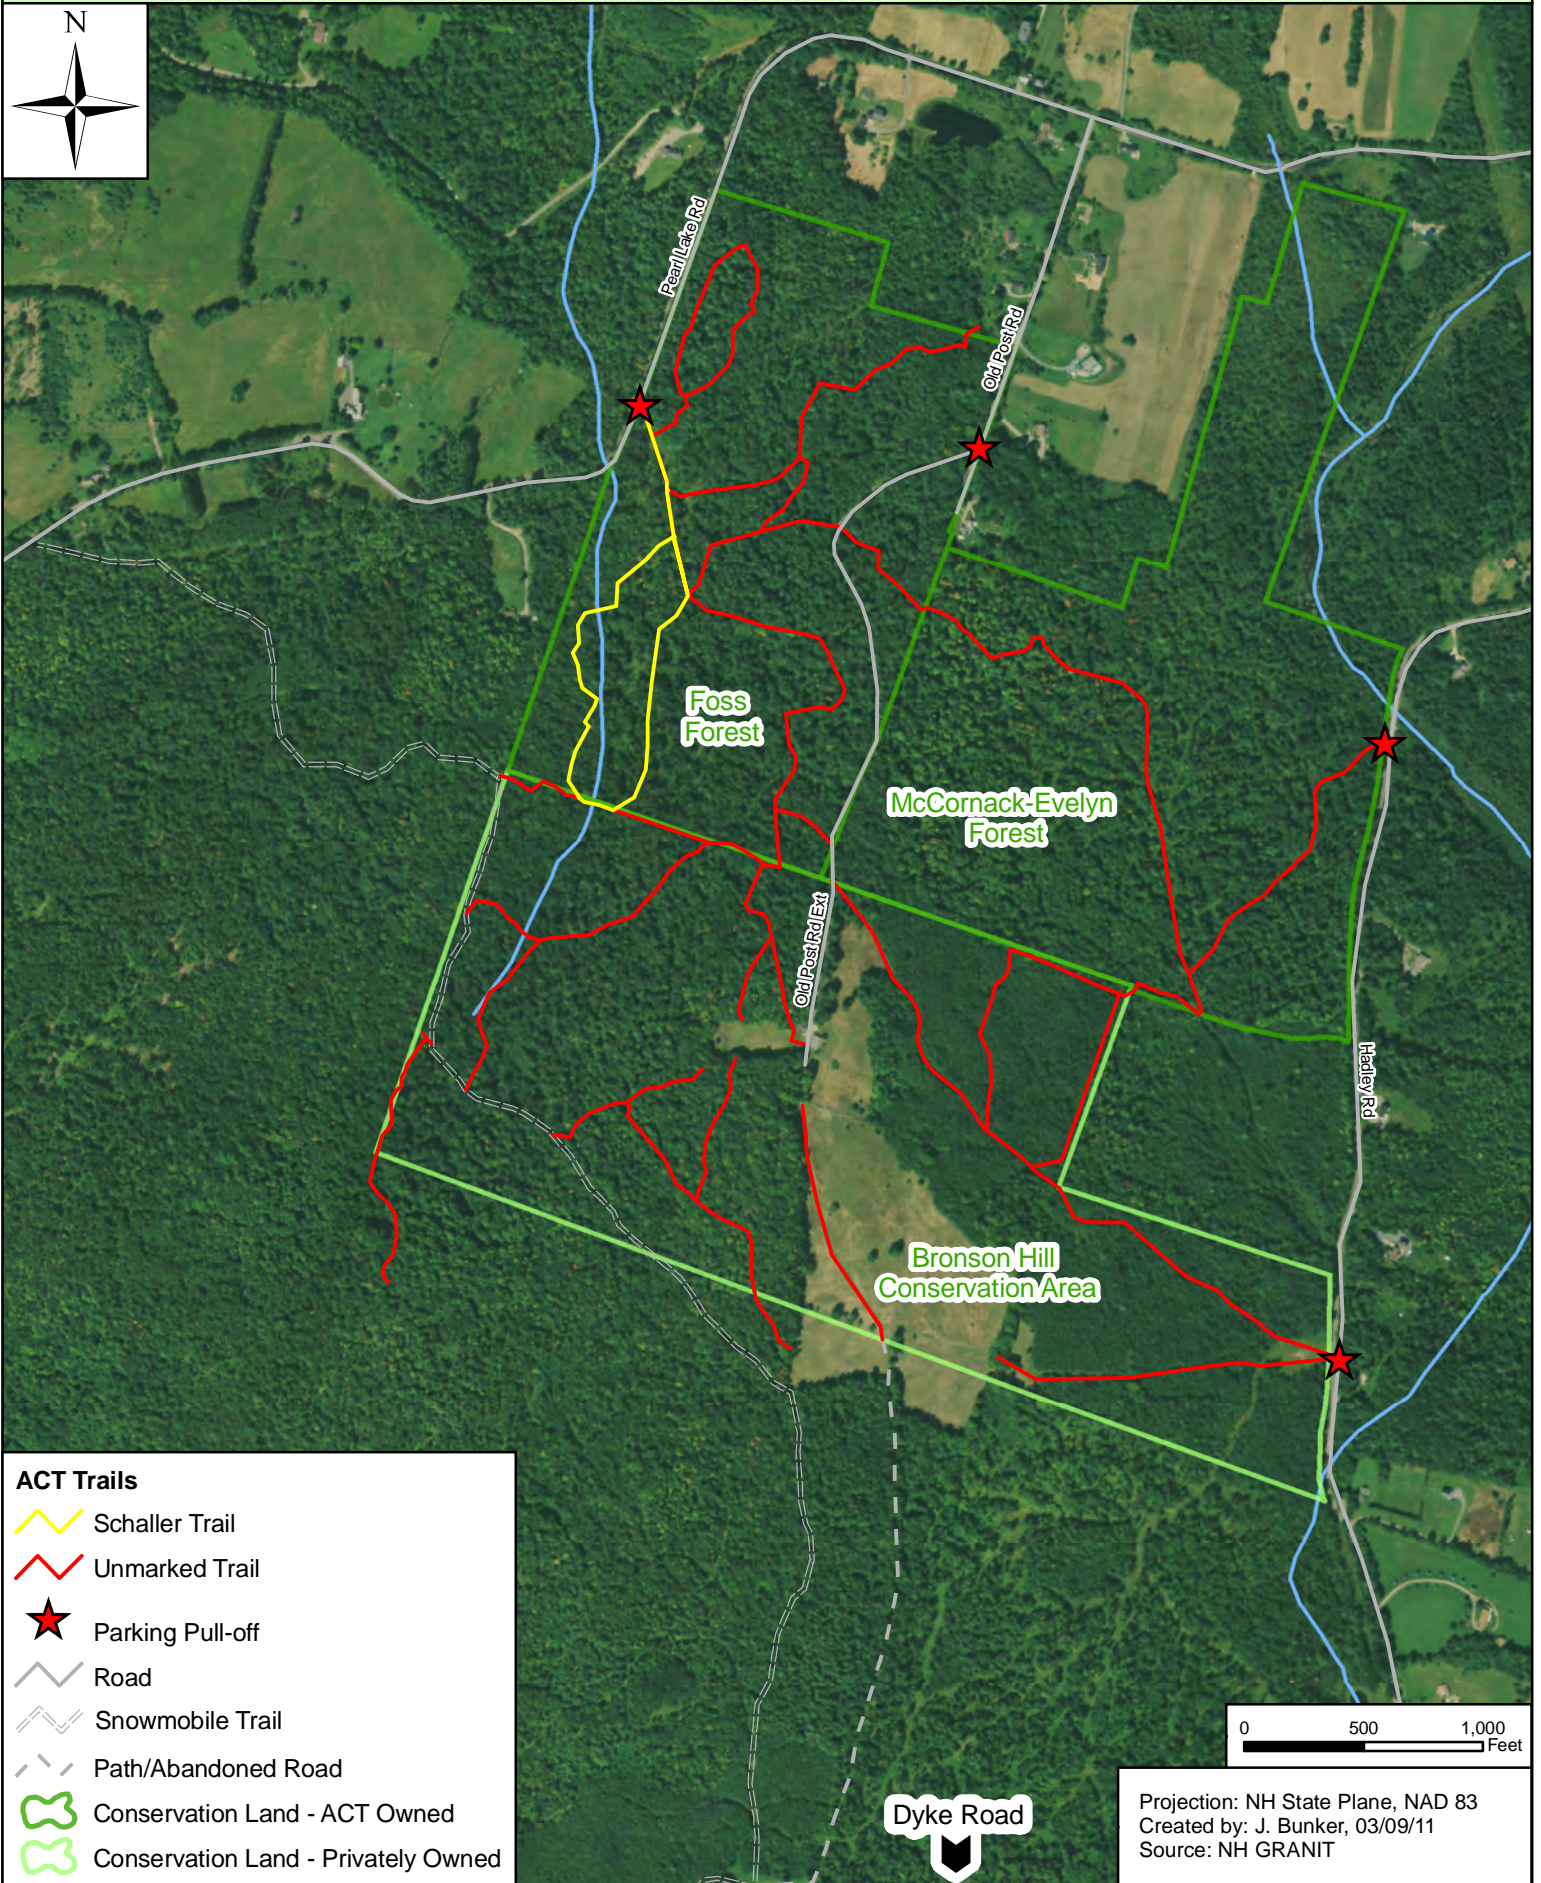

Ammonoosuc Conservation Trust Public Trails

Sugar Hill, NH

ACT Trails

- Schaller Trail
- Unmarked Trail

Parking Pull-off

Road

Snowmobile Trail

Path/Abandoned Road

Conservation Land - ACT Owned

Conservation Land - Privately Owned

0 500 1,000 Feet

Projection: NH State Plane, NAD 83
Created by: J. Bunker, 03/09/11
Source: NH GRANIT