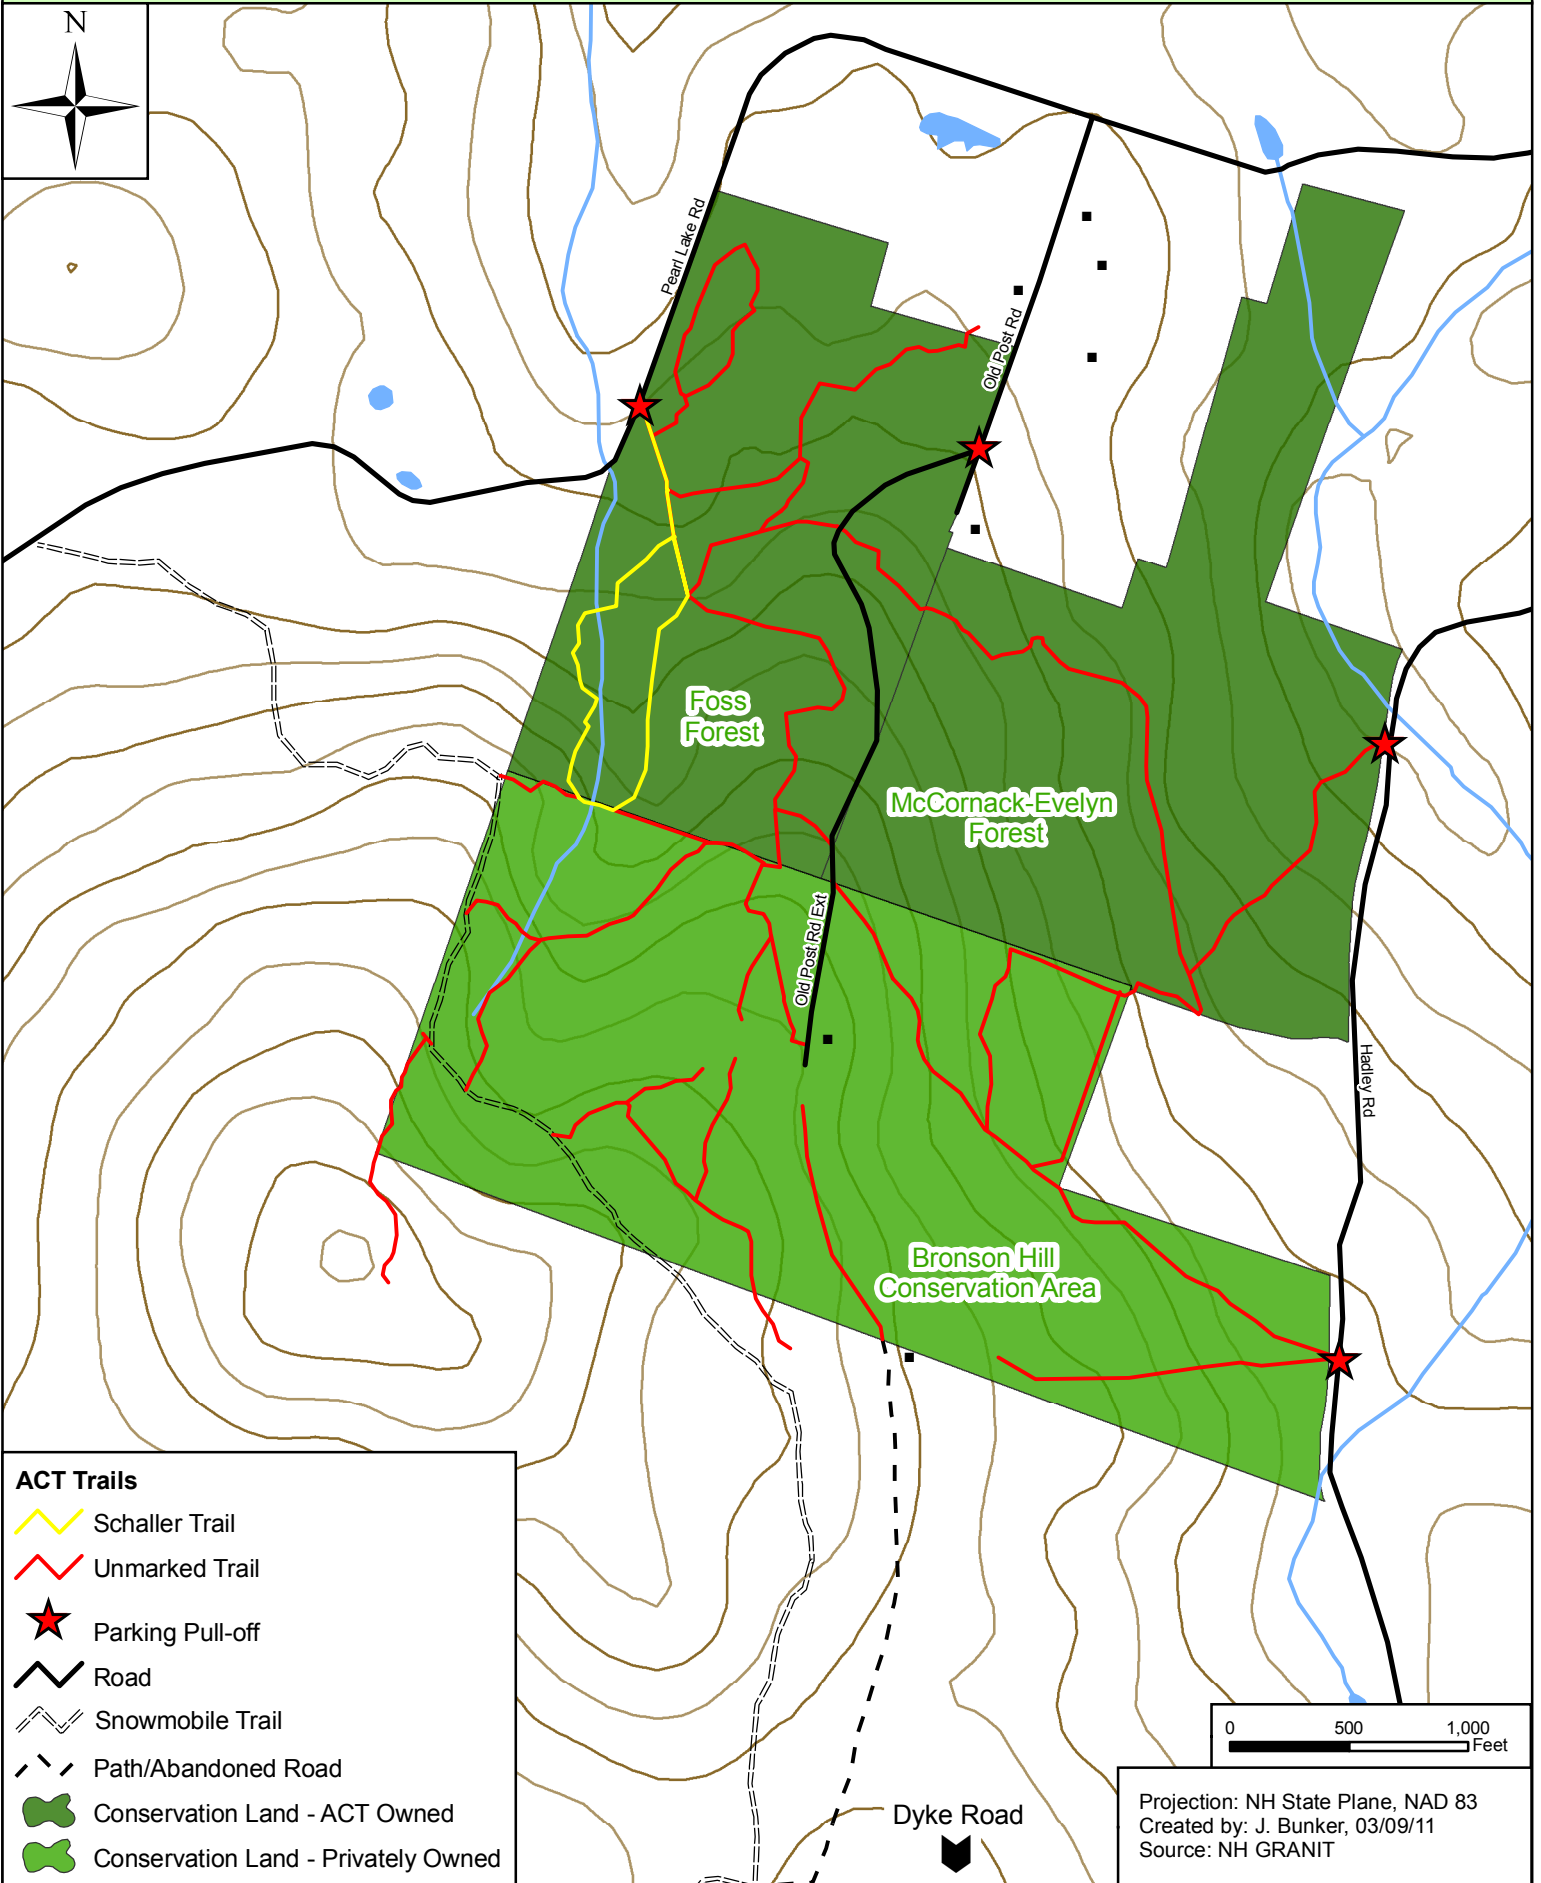

Ammonoosuc Conservation Trust Public Trails

Sugar Hill, NH

ACT Trails

-  Schaller Trail
-  Unmarked Trail
-  Parking Pull-off
-  Road
-  Snowmobile Trail
-  Path/Abandoned Road

-  Conservation Land - ACT Owned
-  Conservation Land - Privately Owned

0 500 1,000 Feet

Projection: NH State Plane, NAD 83
Created by: J. Bunker, 03/09/11
Source: NH GRANIT